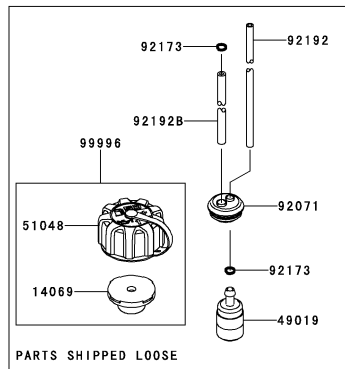

KTBL7100Vi

TK065D-LF70

FUEL-TANK/FUEL-VALVE

REF NO	PART NO	DESCRIPTION	QTY	NOTES
14069	TH34065A	BREATHER	1	
49019	TK65052	FILTER-FUEL	1	
49043	TK65C27	PUMP-PRIMING	1	
51048	TH34064	CAP ASSY-TANK	1	
92071	TG34042	GROMMET-FUEL TANK	1	
92173	TJ27124	CLAMP	2	
92173A	TK65101	CLAMP	2	
92192	TK65102	TUBE,3X5X300	1	
92192A	TK65117	TUBE-2.3X5X83	1	
92192B	TK65045	TUBE-3X6X160	1	
99996	99996-6101	KIT,CAP-TANK & BREATHER	1