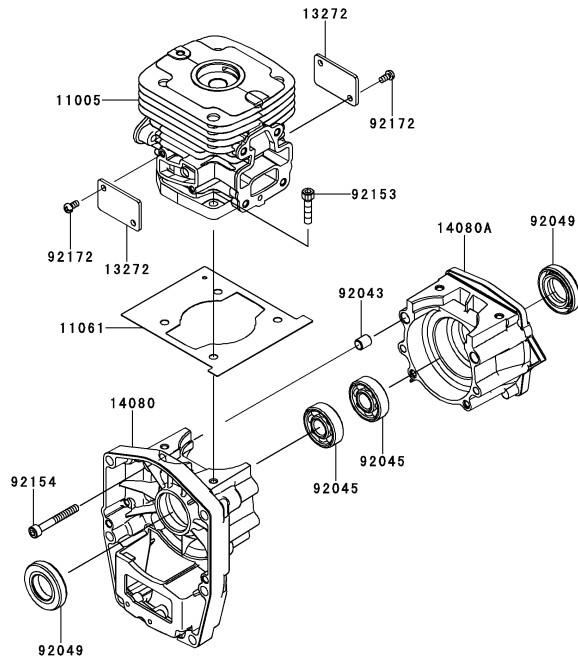

KTBL7100Vi

TK065D-LF70

CARBURETOR

REF NO	PART NO	DESCRIPTION	QTY	NOTES
02	TK65C02	BODY ASSY-PUMP	1	
04	TEX54DC04XA	O-RING	1	
06	TK65C06	COVER-METERING DIAPHRAGM	1	
07	TEX54C07XA	VALVE ASSY-THROTTLE	1	
08	TF22C07	SWIVEL ASSY	1	
09	TF22C08	VALVE-INLET NEEDLE	1	
10	TK65C10	GASKET-METERING DIAPHRAGM	1	
11	TEX54C11XA	GASKET-PUMP	1	
11061	TK65088	GASKET,CARBURETOR/INSULATOR	1	
11061A	TK65089	GASKET,INSULATOR	2	
12	TF22C13	DIAPHRAGM-PUMP	1	
12021	TK65115	VALVE-ASSY-REED	1	
12022	TK65029	VALVE-REED	1	
13	TH26C13Z	DIAPHRAGM ASSY-METERING	1	
14	TEX54C14XA	SCREW-IDLE ADJUST	1	
15	TF22C19	SCREW-COLLAR THROTTLE	2	
15004	TK65C00-VK	CARBURETOR-ASSY	1	
16A	TF22C20	SCREW-METERING LEVER PIN	1	
17	TK65C17	SCREW-COVER	4	
19	TF22C21	SPRING-METERING LEVER	1	
20	TK65C20VK	JET-MAIN KIT (.555)	1	
23	TF22C23	SCREEN-FUEL INLET	1	
24	TF22C24	PIN-METERING LEVER	1	
25	TF22C26	LEVER-METERING	1	
26	TF22C27	BRACKET-CABLE	1	
32085	TJ45089	STOPPER	1	
92172	TJ27113	SCREW,3X12	2	
92172A	TF22037	SCREW 5X25	4	
CRK	TJ27V-CRK	CRK		

KTBL7100Vi

TK065D-LF70

CONTROL-EQUIPMENT

REF NO	PART NO	DESCRIPTION	QTY	NOTES
54012	TK65087	CABLE-THROTTLE		
54012A	TK65116	CABLE-THROTTLE	1	

COOLING-EQUIPMENT

REF NO	PART NO	DESCRIPTION	QTY	NOTES
39156	TK65072	PAD	1	
39156A	TK65114	PAD	1	
49089	TK65073	SHROUD-ENGINE	1	
49089A	TK65015A	SHROUD-ENGINE	1	
92172	TK65075	SCREW,5X12	1	

KTBL7100Vi

TK065D-LF70

CYLINDER/CRANKCASE

REF NO	PART NO	DESCRIPTION	QTY	NOTES
11005	TK65060	CYLINDER-ENGINE	1	
11061	TK65061	GASKET,CYLINDER	1	
13272	TK65062	PLATE	2	
14080	TK65063	CRANKCASE	1	
14080A	TK65064	CRANKCASE	1	
92043	TJ27128	PIN	2	
92045	TK65065	BEARING-BALL,6303C3	2	
92049	TK65066	SEAL-OIL	2	
92153	TJ27059	BOLT,SOCKET,5X20	4	
92154	TK65067	BOLT,5X40	4	
92172	TJ27060	SCREW,4X8	4	