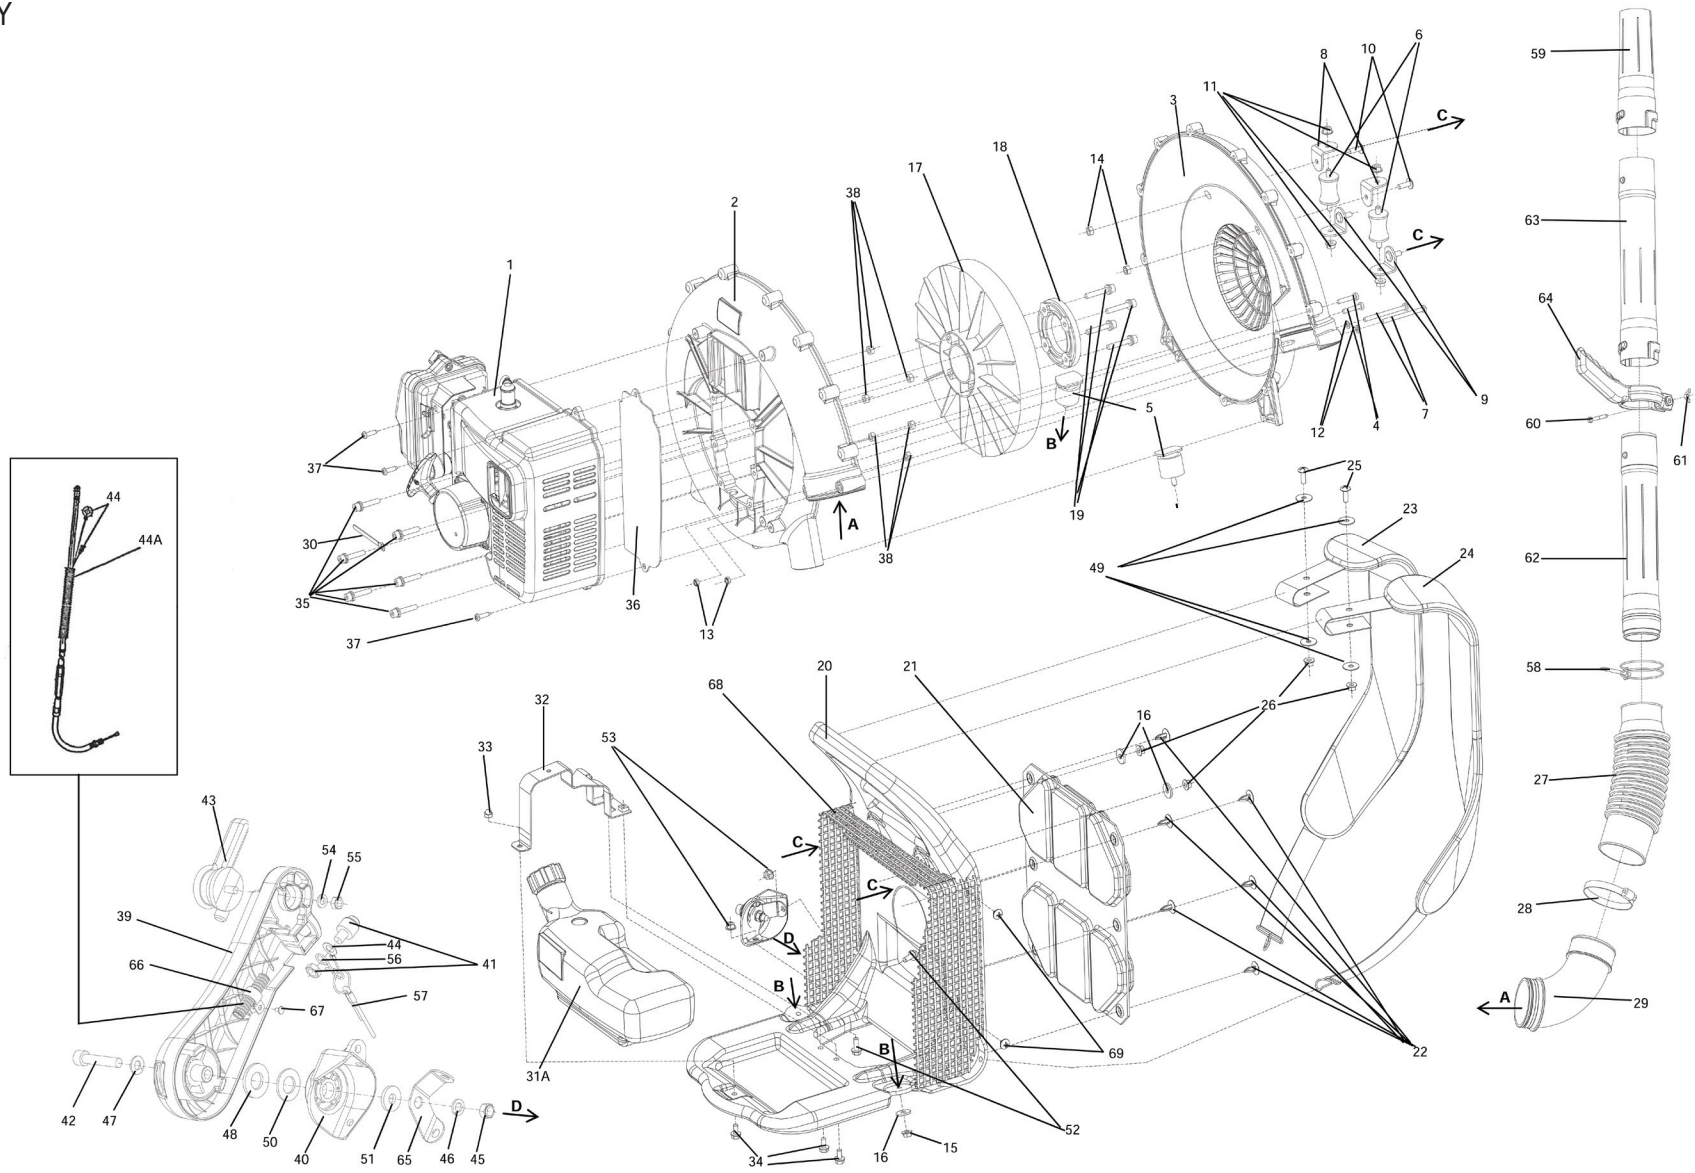

KTBL7100Vi

BODY

TK065D-LF70

KTBL7100Vi

TK065D-LF70

BODY

REF NO	PART NO	DESCRIPTION	QTY	NOTES
02	70002	FAN CASE-A	1	
03	70003	FAN CASE-B	1	
04	70004	SCREW-TAPPING-5X25	12	
05	70005	RUBBER-CUSHION-LOWER	2	
06	70006	RUBBER-CUSHION-UPPER	2	
07	S05X60W	SCREW-W/WASHER-5X60	2	
08	70008	STAY-SETTING-A	2	
09	70009	STAY-SETTING-B	2	
10	70010	SCREW-TRUSS-6X16	2	
11	KK3032	NUT-SQUARE 6MM	4	
12	70012	WASHER-SMALL-5	2	
14	HN006	NUT 6MM	2	
15	KK3032	NUT-SQUARE 6MM	2	
16	560008	WASHER 6MM	4	
17	70017	FAN-CMP	1	
18	70018	RING	1	
19	70019	BOLT-6X35-P3	4	
20	70020	FRAME	1	
21	710001	PAD-KNAPSACK	1	
22	70022	CLIP-ANCHOR	6	
23	710002L	STRAP-KNAPSACK-L	1	
24	710003R	STRAP-KNAPSACK-R	1	
25	70061	SCREW-TRUSS-6X18	2	
26	KK3032	NUT-SQUARE 6MM	4	
27	560069XP	PIPE-FLEX	1	
28	560025	BAND #100	1	
29	70029	ELBOW	1	
30	70030	CLAMP-WIRE-6	1	
31A	TK65046E	TANK-FUEL (EVAP)	1	
32	70032	BAND-FUEL-TANK	1	
33	70033	NUT-CASE-6	1	
34	70034	BOLT-SQUARE-6X12	3	
35	70035	BOLT-6X30-P3	6	
36	70036	PLATE-HEAT-INSULATION	1	
37	70037	SCREW-TAPPING-5X20	3	

BODY

REF NO	PART NO	DESCRIPTION	QTY	NOTES
38	HN006	NUT 6MM	6	
39	710004	ARM	1	
40	70039	JOINT	1	
41	650053	SWITCH-STOP	1	
42	710020	BOLT-8X40	1	
43	710021	LEVER-THROTTLE-ASSY	1	
44	710005	HARNES-STOP	1	
44A	710022	TUBE-CORRUGATED-7X330	1	
45	710006	VLOCK-NUT-8	1	
46	710007	WASHER-8-SUPER LOCK	1	
47	710008	WASHER-THRUST-1	1	
48	710009	WASHER-14	1	
49	70062	WASHER-22X6.5X1.0	4	
50	710010	WASHER-THRUST-2	1	
51	710023	WASHER-8.5X22X3	1	
52	70052	BOLT-SQUARE-6X12	2	
53	KK3032	NUT-SQUARE 6MM	2	
53A	70063	NUT-6-LOCK	2	
54	710011	WASHER-SMALL-6X1.6	1	
55	710012	VLOCK-NUT-6	1	
56	70056	WIRE-RING	1	
57	70057	ANTISTATIC RIBBON	1	
58	560053	CLAMP-WIRE #83	1	
59	710013	BLOW-PIPE-END	1	
60	650069	BOLT 6X45	1	
61	650070	NUT-WING 6	1	
62	560052XP	PIPE-SWIVEL	1	
63	560054XP	PIPE-EXTENSION	1	
64	650068	HANDLE	1	
65	710014	STAY-SUPPORT	1	
66	710015	CLIP	1	
67	710016	SCREW-TAPPING-3X8	1	
68	710018	SCREEN-AIR INTAKE	1	
69	710019	SCREW-TAPPING-6X10	4