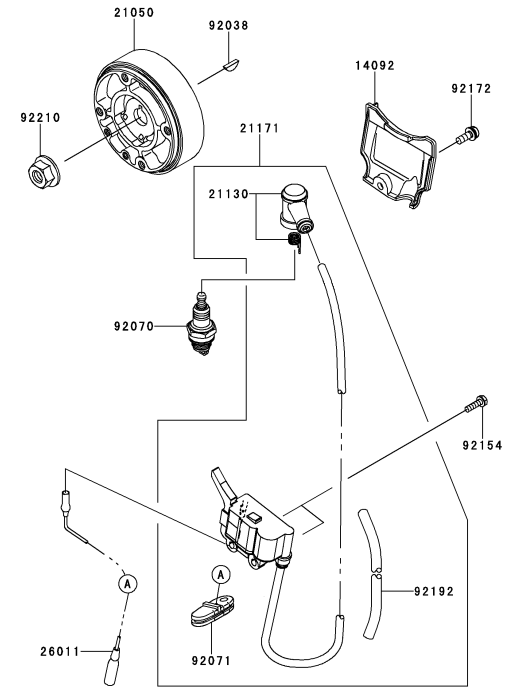

ELECTRIC-EQUIPMENT

REF NO	PART NO	DESCRIPTION	QTY	NOTES
14092	TK65076	COVER	1	
21050	TK65077	FLYWHEEL	1	
21130	TK65078	CAP-SPARK PLUG	1	
21171	TK65079	COIL-ASSY-IGNITION	1	
26011	TK65080	WIRE-LEAD	1	
92038	TK65081	KEY	1	
92070	BPMR7A	NGK SPARK PLUG	1	
92071	TK65082	GROMMET	1	
92154	TK65083	BOLT,4X14	2	
92172	TK65084	SCREW	1	
92192	TK65085	TUBE	1	
92210	TK65086	NUT,10MM	1