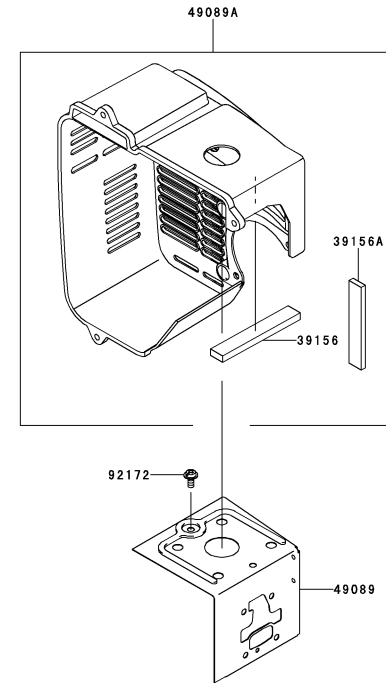

KTBL7100Vi

TK065D-LF70

CARBURETOR

REF NO	PART NO	DESCRIPTION	QTY	NOTES
02	TK65C02	BODY ASSY-PUMP	1	
04	TEX54DC04XA	O-RING	1	
06	TK65C06	COVER-METERING DIAPHRAGM	1	
07	TEX54C07XA	VALVE ASSY-THROTTLE	1	
08	TF22C07	SWIVEL ASSY	1	
09	TF22C08	VALVE-INLET NEEDLE	1	
10	TK65C10	GASKET-METERING DIAPHRAGM	1	
11	TEX54C11XA	GASKET-PUMP	1	
11061	TK65088	GASKET,CARBURETOR/INSULATOR	1	
11061A	TK65089	GASKET,INSULATOR	2	
12	TF22C13	DIAPHRAGM-PUMP	1	
12021	TK65115	VALVE-ASSY-REED	1	
12022	TK65029	VALVE-REED	1	
13	TH26C13Z	DIAPHRAGM ASSY-METERING	1	
14	TEX54C14XA	SCREW-IDLE ADJUST	1	
15	TF22C19	SCREW-COLLAR THROTTLE	2	
15004	TK65C00-VK	CARBURETOR-ASSY	1	
16A	TF22C20	SCREW-METERING LEVER PIN	1	
17	TK65C17	SCREW-COVER	4	
19	TF22C21	SPRING-METERING LEVER	1	
20	TK65C20VK	JET-MAIN KIT (.555)	1	
23	TF22C23	SCREEN-FUEL INLET	1	
24	TF22C24	PIN-METERING LEVER	1	
25	TF22C26	LEVER-METERING	1	
26	TF22C27	BRACKET-CABLE	1	
32085	TJ45089	STOPPER	1	
92172	TJ27113	SCREW,3X12	2	
92172A	TF22037	SCREW 5X25	4	
CRK	TJ27V-CRK	CRK		

KTBL7100Vi

TK065D-LF70

CONTROL-EQUIPMENT

REF NO	PART NO	DESCRIPTION	QTY	NOTES
54012	TK65087	CABLE-THROTTLE		
54012A	TK65116	CABLE-THROTTLE	1	

COOLING-EQUIPMENT

REF NO	PART NO	DESCRIPTION	QTY	NOTES
39156	TK65072	PAD	1	
39156A	TK65114	PAD	1	
49089	TK65073	SHROUD-ENGINE	1	
49089A	TK65015A	SHROUD-ENGINE	1	
92172	TK65075	SCREW,5X12	1	

KTBL7100Vi

TK065D-LF70

CYLINDER/CRANKCASE

REF NO	PART NO	DESCRIPTION	QTY	NOTES
11005	TK65060	CYLINDER-ENGINE	1	
11061	TK65061	GASKET,CYLINDER	1	
13272	TK65062	PLATE	2	
14080	TK65063	CRANKCASE	1	
14080A	TK65064	CRANKCASE	1	
92043	TJ27128	PIN	2	
92045	TK65065	BEARING-BALL,6303C3	2	
92049	TK65066	SEAL-OIL	2	
92153	TJ27059	BOLT,SOCKET,5X20	4	
92154	TK65067	BOLT,5X40	4	
92172	TJ27060	SCREW,4X8	4	