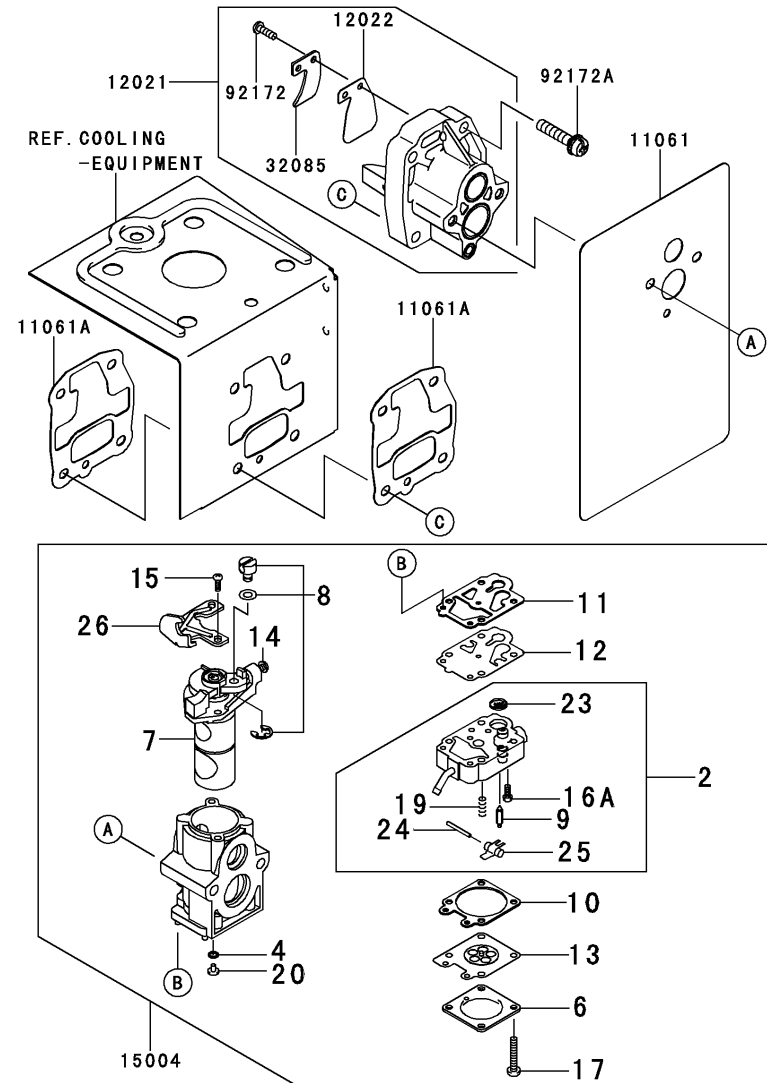

KTBL7100Vi

TK065D-LF70

AIR-FILTER/MUFFLER

REF NO	PART NO	DESCRIPTION	QTY	NOTES
11029	TK65091	ELEMENT-ASSY-AIR FILTER	1	
11038	TK65092	CASE-ASSY-AIR FILTER	1	
11061	TK65093	GASKET,MUFFLER-CYLINDER	1	
11065	TK65094	CAP,AIR FILTER	1	
13168	TK65092-1	LEVER	1	
16126	TK65092-2	VALVE	1	
18077	TK65095	ARRESTER-SPARK	1	
49069	TK65096	MUFFLER-ASSY	1	
92055	TK65097	RING-O	1	
92154	TK65098	BOLT,6X20	2	
92154A	TK65099	BOLT	2	
92172	TJ45084	SCREW,5X55	2	
92172A	TK65084	SCREW	1	
92172B	TJ27088	SCREW	1	
92172C	TJ27106	SCREW,3X10	1	

KTBL7100Vi

TK065D-LF70

CARBURETOR

REF NO	PART NO	DESCRIPTION	QTY	NOTES
02	TK65C02	BODY ASSY-PUMP	1	
04	TEX54DC04XA	O-RING	1	
06	TK65C06	COVER-METERING DIAPHRAGM	1	
07	TEX54C07XA	VALVE ASSY-THROTTLE	1	
08	TF22C07	SWIVEL ASSY	1	
09	TF22C08	VALVE-INLET NEEDLE	1	
10	TK65C10	GASKET-METERING DIAPHRAGM	1	
11	TEX54C11XA	GASKET-PUMP	1	
11061	TK65088	GASKET,CARBURETOR/INSULATOR	1	
11061A	TK65089	GASKET,INSULATOR	2	
12	TF22C13	DIAPHRAGM-PUMP	1	
12021	TK65115	VALVE-ASSY-REED	1	
12022	TK65029	VALVE-REED	1	
13	TH26C13Z	DIAPHRAGM ASSY-METERING	1	
14	TEX54C14XA	SCREW-IDLE ADJUST	1	
15	TF22C19	SCREW-COLLAR THROTTLE	2	
15004	TK65C00-VK	CARBURETOR-ASSY	1	
16A	TF22C20	SCREW-METERING LEVER PIN	1	
17	TK65C17	SCREW-COVER	4	
19	TF22C21	SPRING-METERING LEVER	1	
20	TK65C20VK	JET-MAIN KIT (.555)	1	
23	TF22C23	SCREEN-FUEL INLET	1	
24	TF22C24	PIN-METERING LEVER	1	
25	TF22C26	LEVER-METERING	1	
26	TF22C27	BRACKET-CABLE	1	
32085	TJ45089	STOPPER	1	
92172	TJ27113	SCREW,3X12	2	
92172A	TF22037	SCREW 5X25	4	
CRK	TJ27V-CRK	CRK		

KTBL7100Vi

TK065D-LF70

CONTROL-EQUIPMENT

REF NO	PART NO	DESCRIPTION	QTY	NOTES
54012	TK65087	CABLE-THROTTLE		
54012A	TK65116	CABLE-THROTTLE	1	

COOLING-EQUIPMENT

REF NO	PART NO	DESCRIPTION	QTY	NOTES
39156	TK65072	PAD	1	
39156A	TK65114	PAD	1	
49089	TK65073	SHROUD-ENGINE	1	
49089A	TK65015A	SHROUD-ENGINE	1	
92172	TK65075	SCREW,5X12	1	