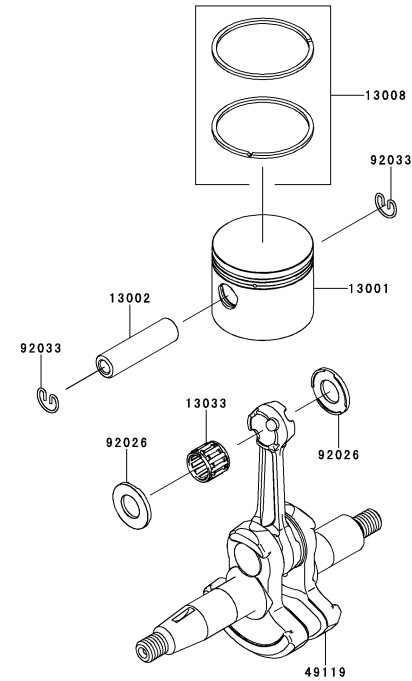

PISTON/CRANKSHAFT

REF NO	PART NO	DESCRIPTION	QTY	NOTES
13001	TK65068	PISTON-ENGINE	1	
13002	TK65009	PIN-PISTON	1	
13008	TK65069	RING-SET-PISTON	1	
13033	TK65011	BEARING-SMALL END	1	
49119	TK65070	CRANKSHAFT-ASSY	1	
92026	TK65071	SPACER	2	
92033	TJ45109	RING-SNAP	2