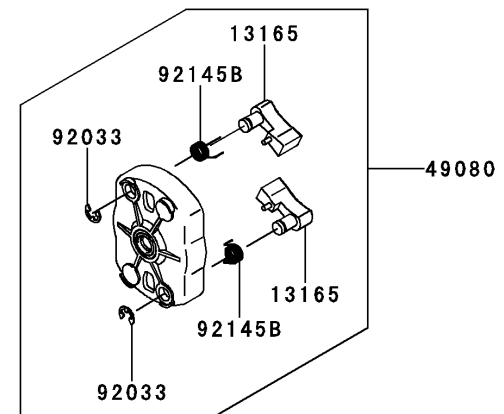

KTBL7100Vi

TK065D-LF70

STARTER

REF NO	PART NO	DESCRIPTION	QTY	NOTES
13165	TJ45110	PAWL,RECOIL-STARTER	2	
13169	TD18080-07	PLATE	1	
14020	TK65103	RETAINER	1	
32099	TK65104	CASE,STARTER-RECOIL	1	
46075	TK65118	GRIP-STARTER-RECOIL	1	
49080	TK65105	PULLEY-STARTING	1	
49088	TK65119	STARTER-RECOIL	1	
59101	TK65107	REEL,STARTER-RECOIL	1	
59106	TK65108	ROPE	1	
92022	TK65109	WASHER	1	
92033	TD18084	RING-SNAP	2	
92145	TK65110	SPRING, SPIRAL	1	
92145A	TK65111	SPRING	1	
92145B	TJ45077	SPRING	2	
92172	TK65120	SCREW-4X18	4	
92172A	TJ27042-9	SCREW	1	
92200	TK65113A	WASHER	1