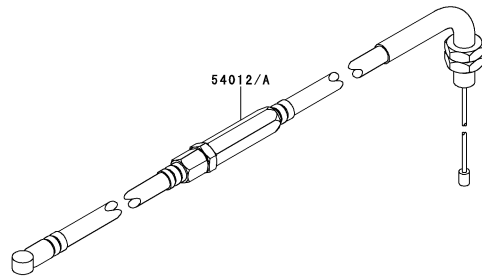

KTBL7100Vi

TK065D-LF70

CARBURETOR

REF NO	PART NO	DESCRIPTION	QTY	NOTES
02	TK65C02	BODY ASSY-PUMP	1	
04	TEX54DC04XA	O-RING	1	
06	TK65C06	COVER-METERING DIAPHRAGM	1	
07	TEX54C07XA	VALVE ASSY-THROTTLE	1	
08	TF22C07	SWIVEL ASSY	1	
09	TF22C08	VALVE-INLET NEEDLE	1	
10	TK65C10	GASKET-METERING DIAPHRAGM	1	
11	TEX54C11XA	GASKET-PUMP	1	
11061	TK65088	GASKET,CARBURETOR/INSULATOR	1	
11061A	TK65089	GASKET,INSULATOR	2	
12	TF22C13	DIAPHRAGM-PUMP	1	
12021	TK65115	VALVE-ASSY-REED	1	
12022	TK65029	VALVE-REED	1	
13	TH26C13Z	DIAPHRAGM ASSY-METERING	1	
14	TEX54C14XA	SCREW-IDLE ADJUST	1	
15	TF22C19	SCREW-COLLAR THROTTLE	2	
15004	TK65C00-VK	CARBURETOR-ASSY	1	
16A	TF22C20	SCREW-METERING LEVER PIN	1	
17	TK65C17	SCREW-COVER	4	
19	TF22C21	SPRING-METERING LEVER	1	
20	TK65C20VK	JET-MAIN KIT (.555)	1	
23	TF22C23	SCREEN-FUEL INLET	1	
24	TF22C24	PIN-METERING LEVER	1	
25	TF22C26	LEVER-METERING	1	
26	TF22C27	BRACKET-CABLE	1	
32085	TJ45089	STOPPER	1	
92172	TJ27113	SCREW,3X12	2	
92172A	TF22037	SCREW 5X25	4	
CRK	TJ27V-CRK	CRK		

KTBL7100Vi

TK065D-LF70

CONTROL-EQUIPMENT

REF NO	PART NO	DESCRIPTION	QTY	NOTES
54012	TK65087	CABLE-THROTTLE		
54012A	TK65116	CABLE-THROTTLE	1	

COOLING-EQUIPMENT

REF NO	PART NO	DESCRIPTION	QTY	NOTES
39156	TK65072	PAD	1	
39156A	TK65114	PAD	1	
49089	TK65073	SHROUD-ENGINE	1	
49089A	TK65015A	SHROUD-ENGINE	1	
92172	TK65075	SCREW,5X12	1	