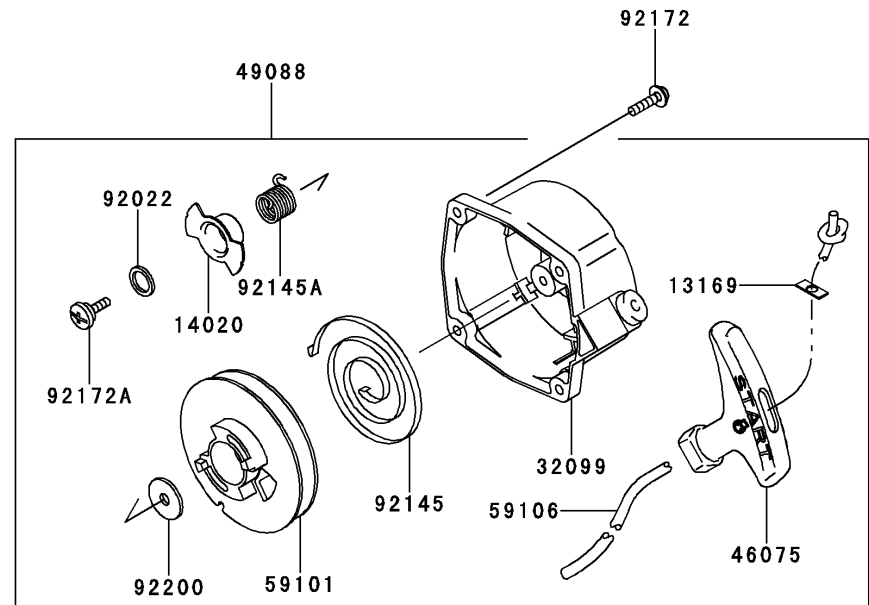

KTBL7100Vi

TK065D-LF70

STARTER

REF NO	PART NO	DESCRIPTION	QTY	NOTES
13165	TJ45110	PAWL,RECOIL-STARTER	2	
13169	TD18080-07	PLATE	1	
14020	TK65103	RETAINER	1	
32099	TK65104	CASE,STARTER-RECOIL	1	
46075	TK65118	GRIP-STARTER-RECOIL	1	
49080	TK65105	PULLEY-STARTING	1	
49088	TK65119	STARTER-RECOIL	1	
59101	TK65107	REEL,STARTER-RECOIL	1	
59106	TK65108	ROPE	1	
92022	TK65109	WASHER	1	
92033	TD18084	RING-SNAP	2	
92145	TK65110	SPRING, SPIRAL	1	
92145A	TK65111	SPRING	1	
92145B	TJ45077	SPRING	2	
92172	TK65120	SCREW-4X18	4	
92172A	TJ27042-9	SCREW	1	
92200	TK65113A	WASHER	1